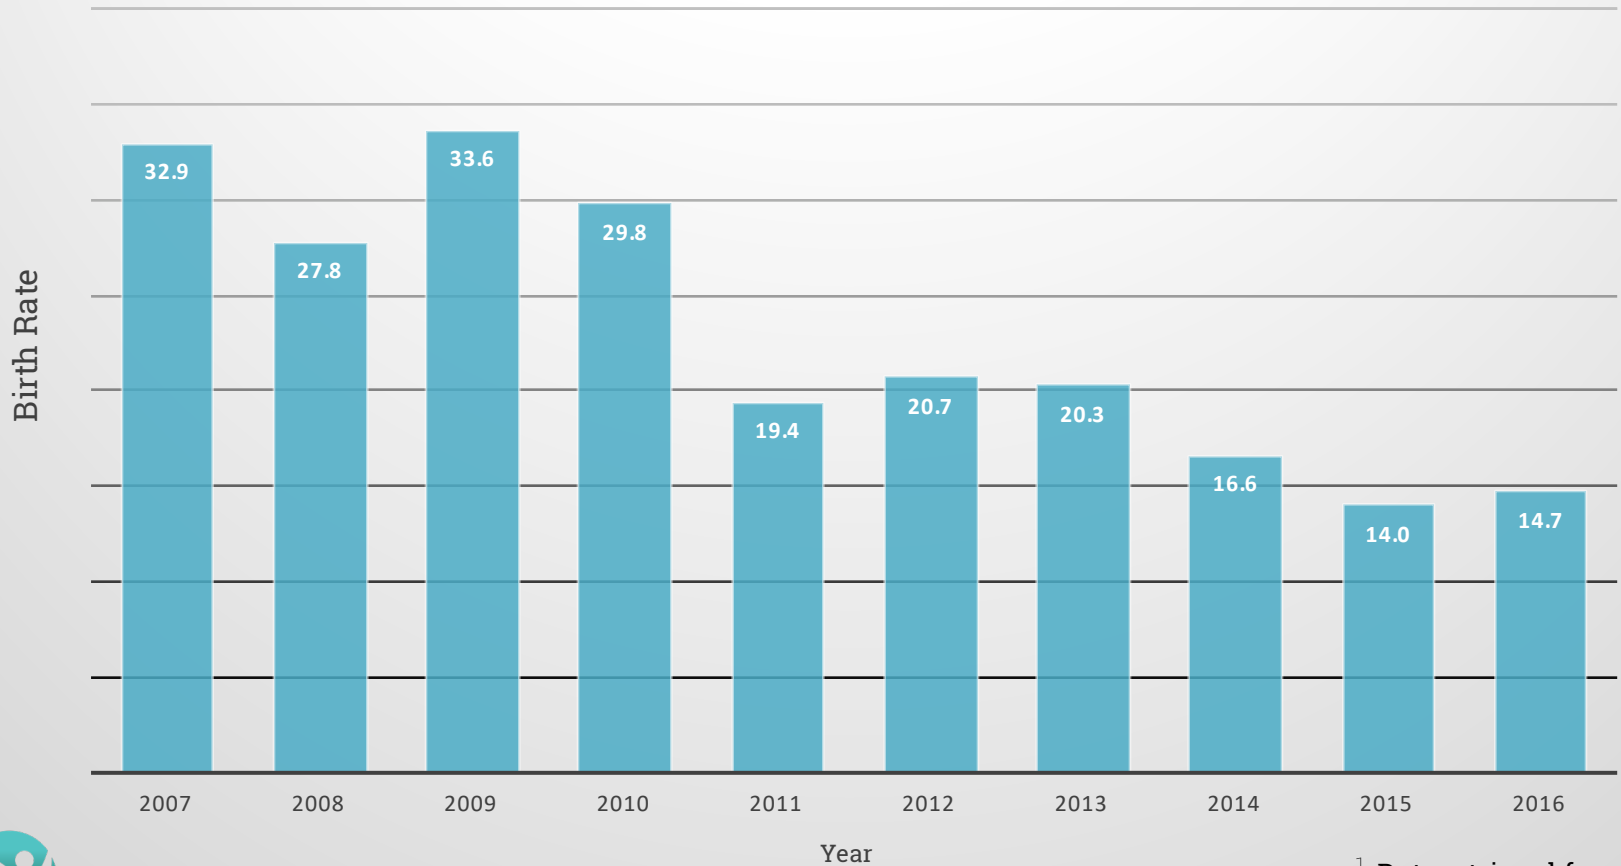

# Colbert County, Alabama Teen Birth Rate Ten Year Graph (Females aged 10-19)<sup>1</sup>

<sup>1</sup> Data retrieved from ADPH, Center for Health Statistics