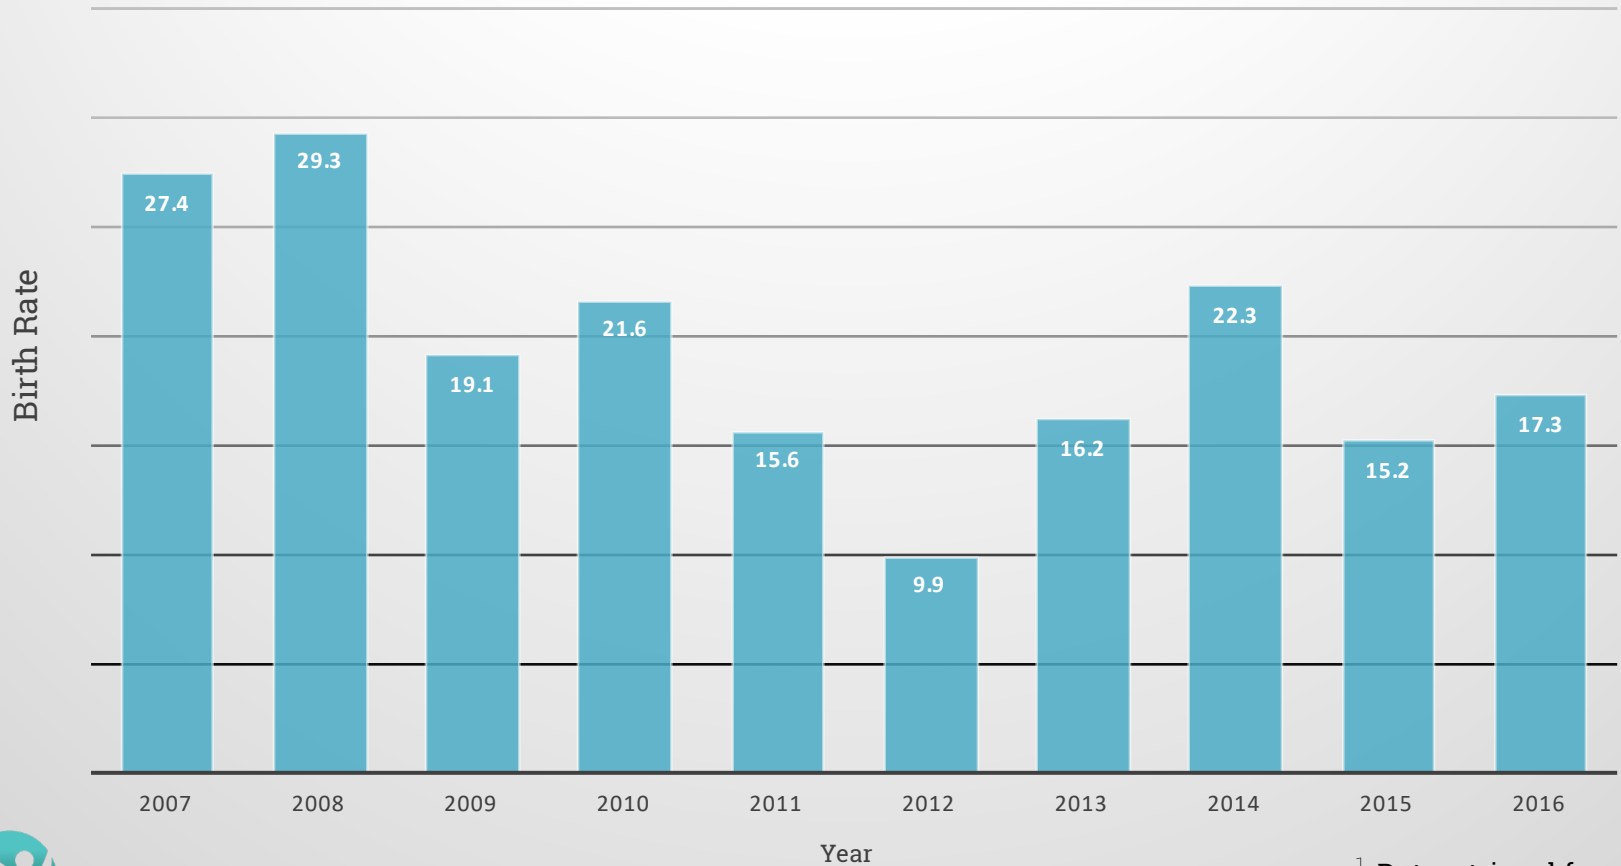

# Choctaw County, Alabama Teen Birth Rate Ten Year Graph (Females aged 10-19)<sup>1</sup>

<sup>1</sup> Data retrieved from ADPH,  
Center for Health Statistics