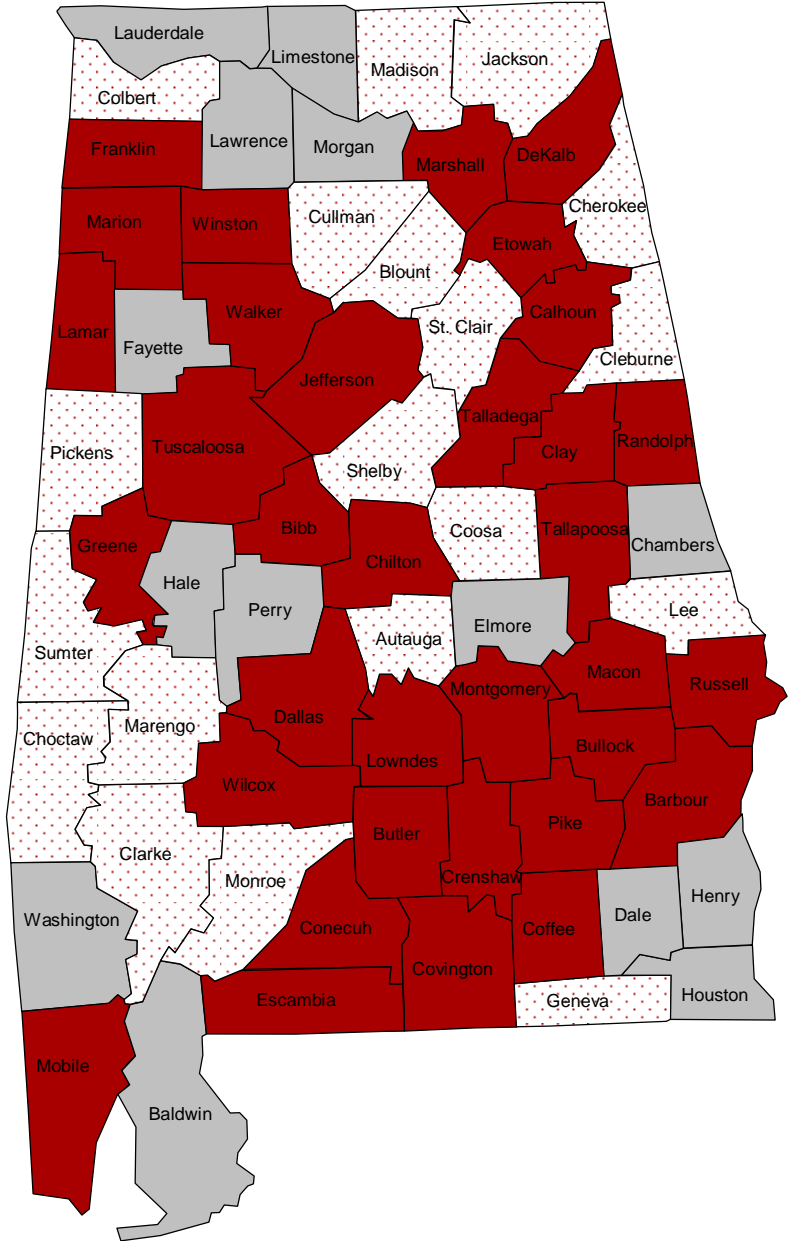

# Alabama Teen Pregnancy Rate by County for 2006 (Females aged 10-19)

2006 Teen Pregnancy Rates, Aged 10-19 (per 1,000 Females)	
	<b>&gt;39</b>
	<b>34-39</b>
	<b>&lt;34</b>

**2006 State Rate 39.6**

Alabama Campaign to Prevent Teen Pregnancy  
412 N. Hull Street \* Montgomery, AL 36104  
334-265-8004 (ph) \* 334-265-8033 (fax)  
[www.acptp.org](http://www.acptp.org)